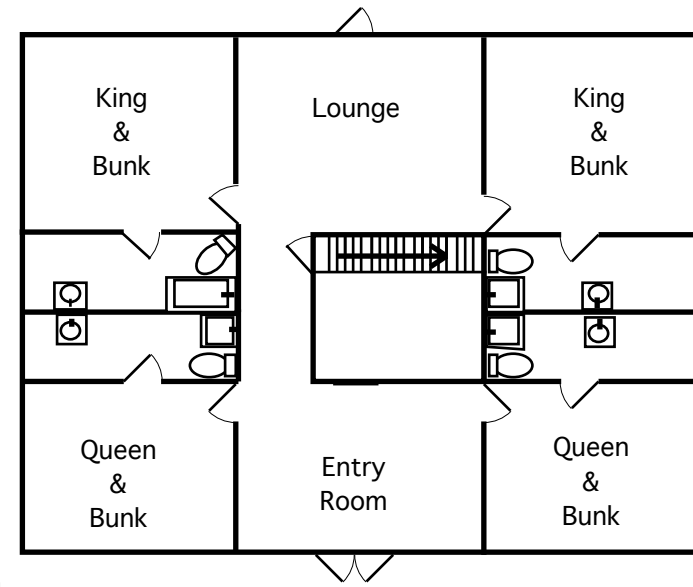

Cabin Floor Plans

Gazelle

Pronghorn

Lawn Cottage

Antelope
Elk
Highland

Eagle - Upstairs

Caribou
Chamois
Impala [14 in Bunk Room]
Reindeer [14 in Bunk Room]
Springbok
Wapiti

(Cabin Layouts Identical)

Eagle - Downstairs

Loon
(12 to 18)