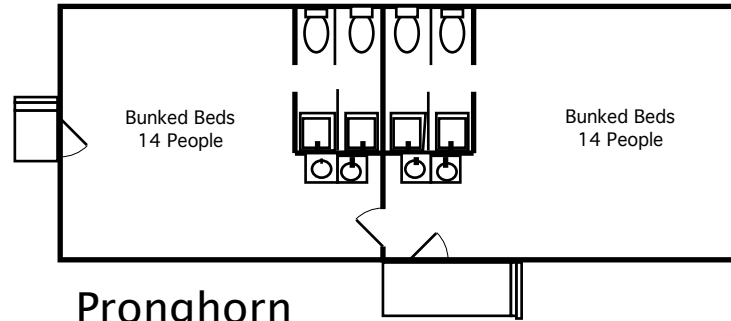

Cabin Floor Plans

Gazelle

Pronghorn

Lawn Cottage

Antelope
Elk
Highland

Eagle - Upstairs

Caribou
Chamois
Impala [14 in Bunk Room]
Reindeer [14 in Bunk Room]
Springbok
Wapiti

(Cabin Layouts Identical)

Eagle - Downstairs

Loon
(12 to 18)